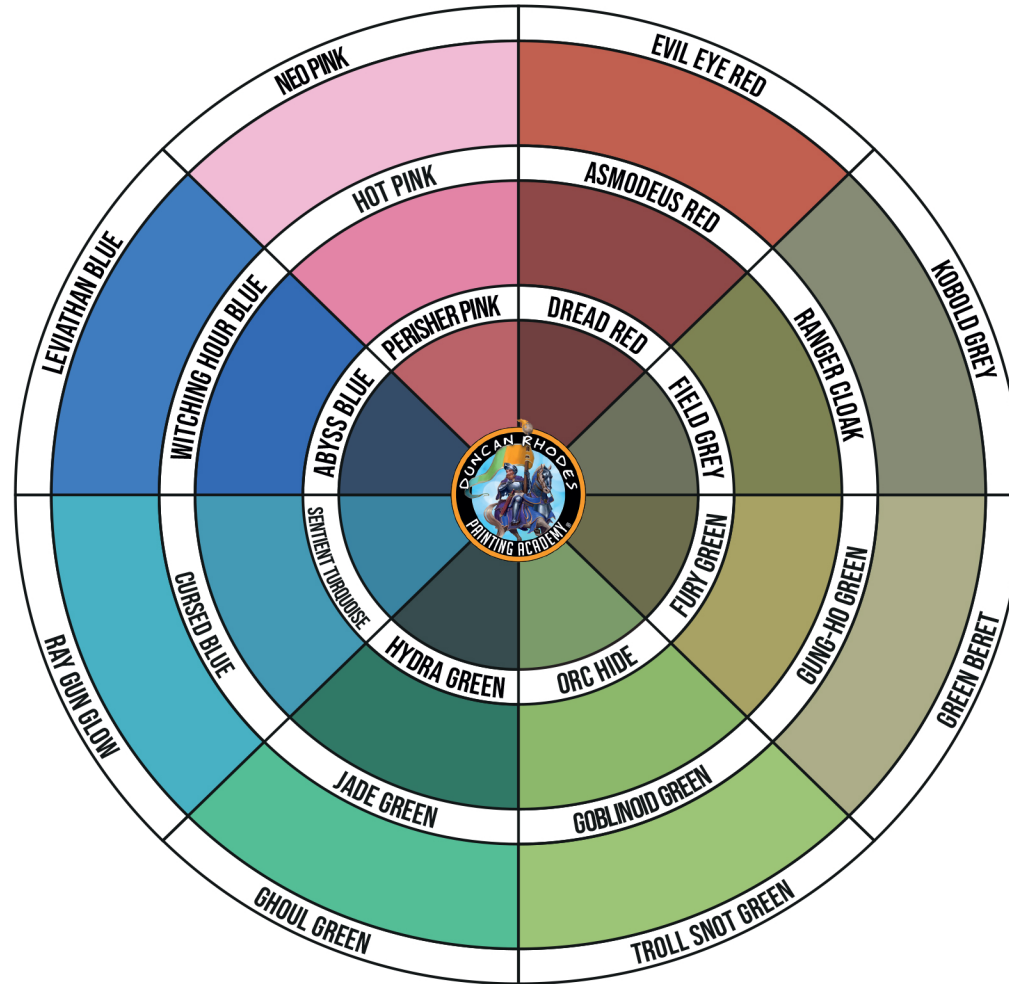

TWO THIN COATS PAINT REFERENCE CHART - WAVE 2

BRIGHTS

HELLSPAWN RED	GRAVEN YELLOW	GIGAWATT BLUE
FLAMING FORGE ORANGE	TALISMAN GREEN	AMULET PURPLE

METALLICS

DWARVEN IRON	BATTLE AXE BRASS	STEAMPUNK COPPER
OVERLORD BRASS	TOP BRASS	PLATINUM CROWN

GLAZES

RED GLAZE	YELLOW GLAZE	BLUE GLAZE
ORANGE GLAZE	GREEN GLAZE	PURPLE GLAZE

TWO THIN COATS PAINTS

USE THIS CHART TO PLAN YOUR PAINT SCHEME. IT SHOWS ALL THE TRIADS IN THE COLOUR WHEEL ABOVE. THE INNER CIRCLE ARE SHADOWS, THE MIDDLE CIRCLE ARE MIDTONES, THE OUTER CIRCLE ARE HIGHLIGHTS. THE CHARTS ON EITHER SIDE SHOW EACH TRIAD OF NEUTRAL COLOURS, METALLICS, BRIGHTS, GLAZES, FLESH TONES AND WASHES.

PAINT BOTTLE KEY

SHADOW	MIDTONE	HIGHLIGHT	WASH	METALLIC	GLAZE	BRIGHTS

NEUTRAL COLOURS

GREY BROWN

ASHEN GREY	EIDOLON GREY	RODENT GREY

ORANGE BROWN

NOBLE STEED BROWN	DRY RUST BROWN	SATYR BROWN

OCHRE

GYZMO FUR	MANTICORE OCHRE	CERBERUS BROWN

FLESH TONES

ARGONAUT SKIN	KRONOS FLESH	ARES FLESH
DRUID FLESH	PALADIN FLESH	BARD SKIN

WASHES

HELLION RED WASH	TEMPEST BLUE WASH	MAGI PURPLE WASH